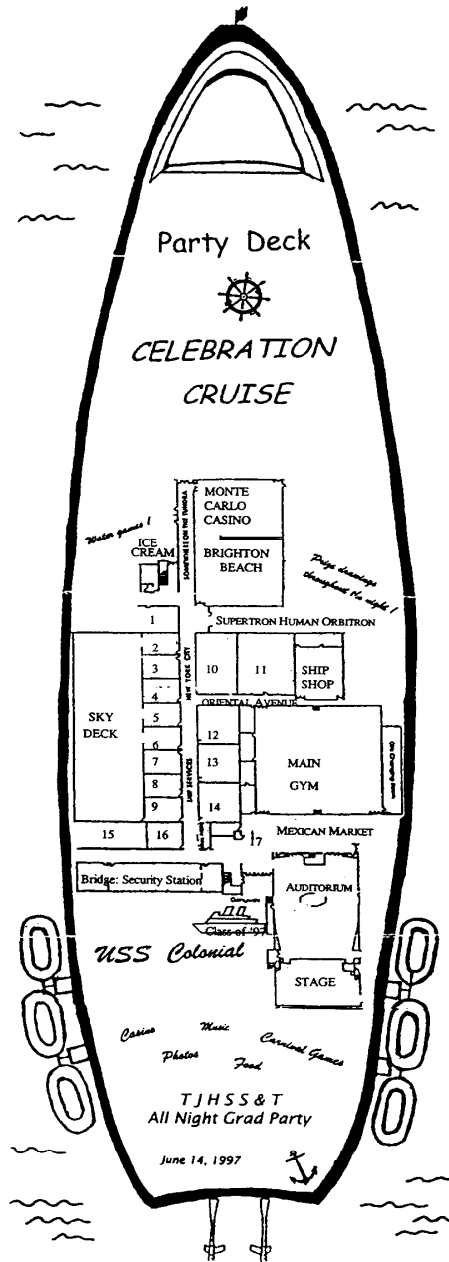

APPENDIX C SAMPLE FACILITY LAYOUTS

Facility Layout for a Health and Fitness Club
 George Mason High School---Falls Church City, Virginia

- 1 Fruits & Veggies, Fruit drinks
- 2 Body painting
- 3 Tattoos
- 4 NY Deli: subs & sodas
- 5 Fortune Teller
- 6 Neck Massage
- 7 Manicures
- 8 Movie Room
- 9 Portage to Sky Deck
- 10 Fortune Cookies, Egg Rolls
- 11 Changing Room
- 12 Baggage: P-Z
- 13 Baggage: H-O
- 14 Baggage: A-G
- 15 Volunteer Lounge
- 16 Clinic
- 17 DJ, Prize Drawings, Time Capsule

Monte Carlo Casino
 Black Jack
 Poker
 Craps Table
 Roulette
 Soda/drinks
Brighton Beach

Nerf Darts
 The Loo
 Koosh Ball Toss
 Regatta
 Ring Toss
 Putt Putt Golf
 Bank Shot
 Mug Shots
 Popcorn-Pretzels