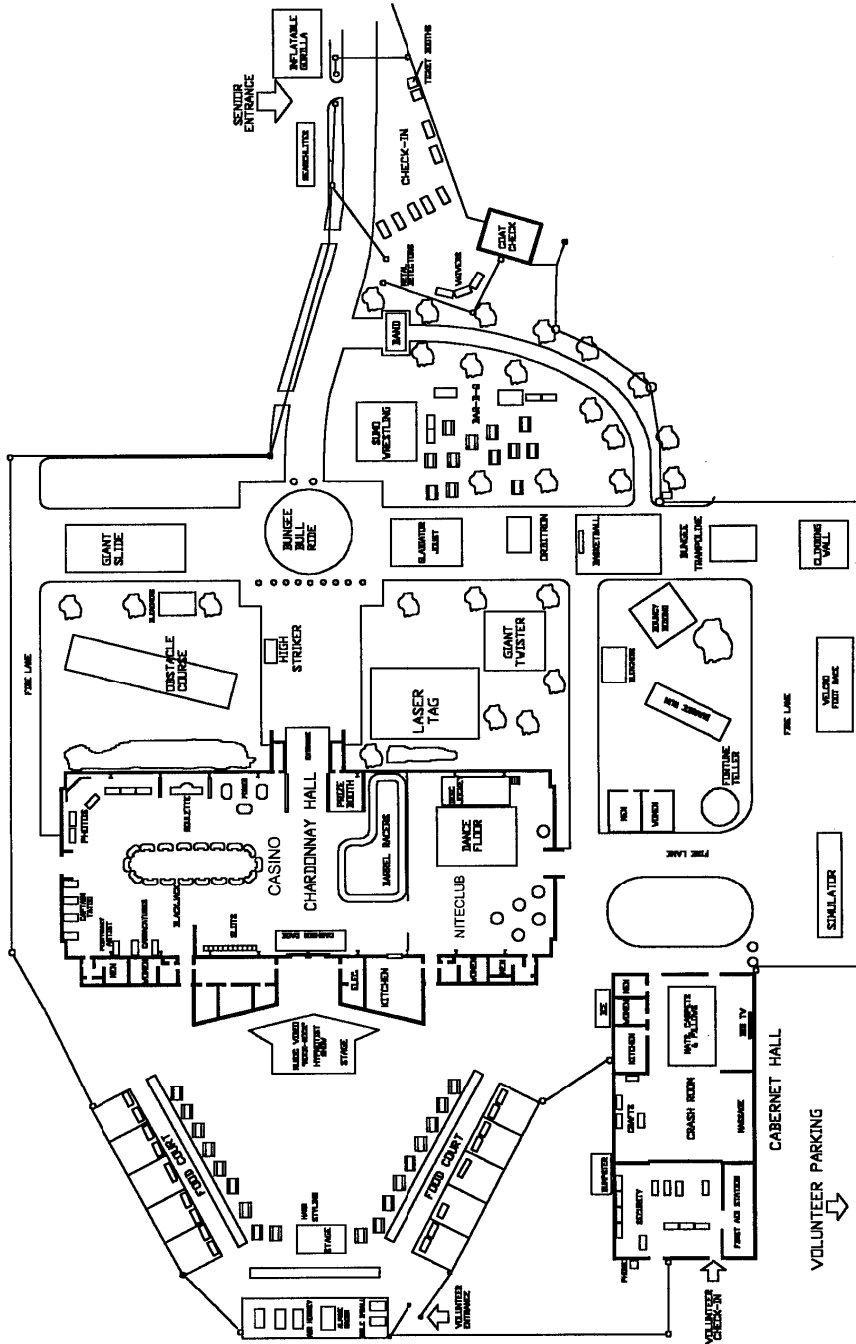

APPENDIX C SAMPLE FACILITY LAYOUTS

NAPA CITY HIGH SCHOOLS--EXPO FAIRGROUNDS
APPROXIMATELY 1000 GRADUATES--350 VOLUNTEERS