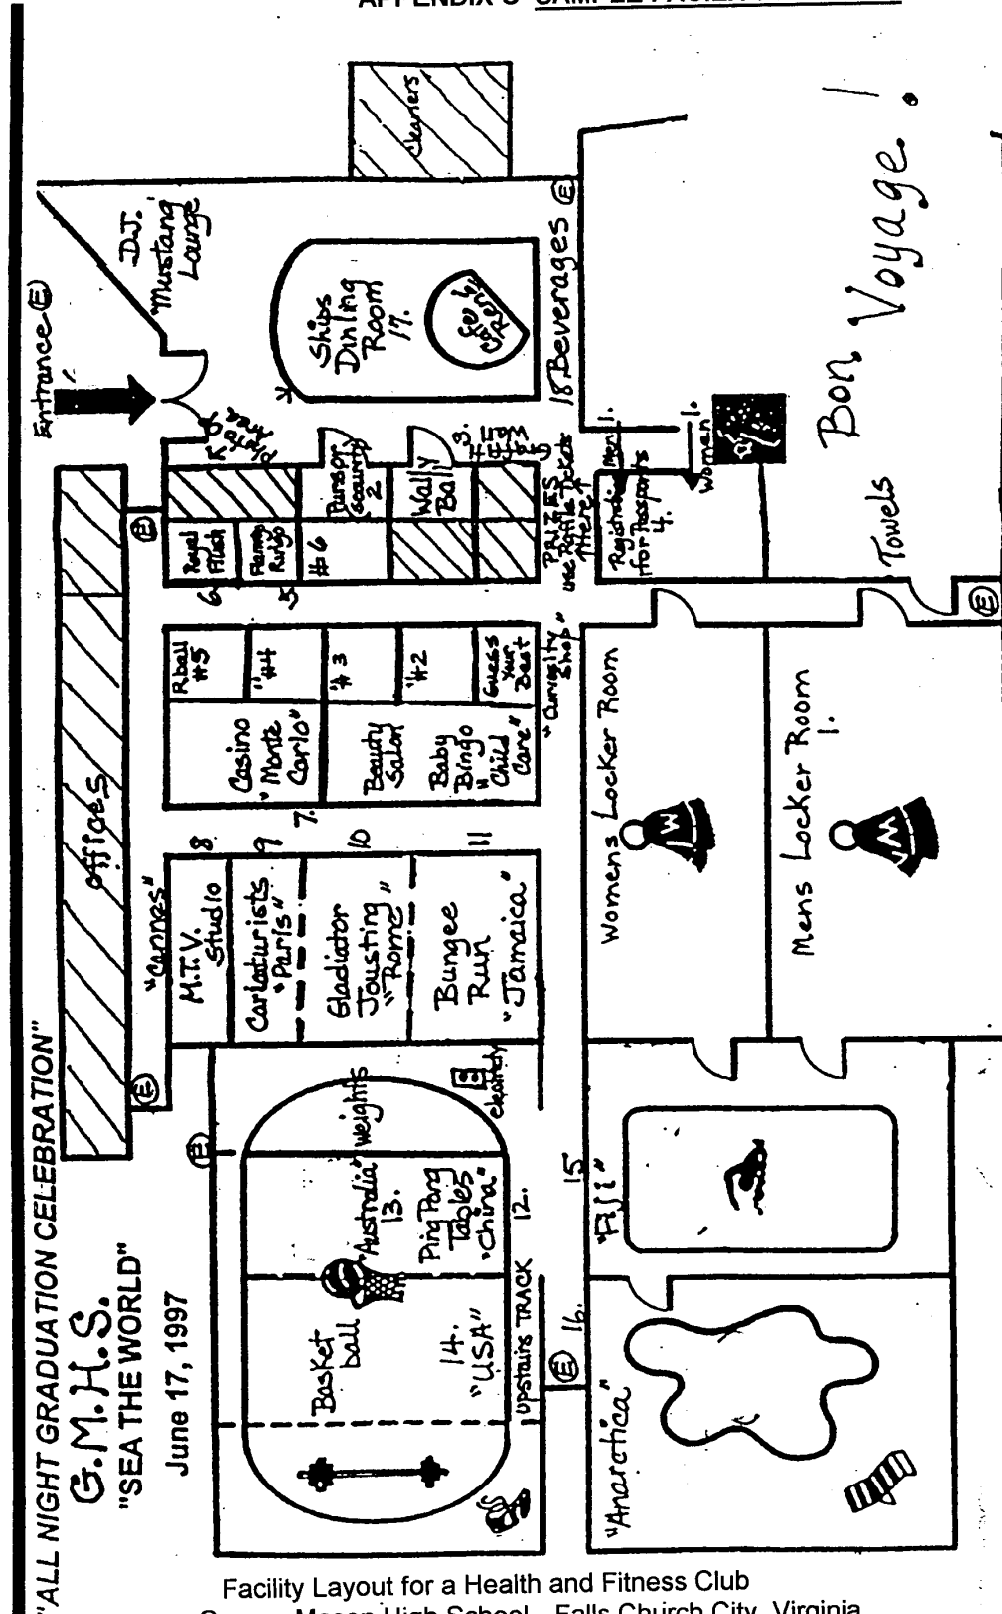

APPENDIX C SAMPLE FACILITY LAYOUTS

Facility Layout for a Health and Fitness Club
 George Mason High School---Falls Church City, Virginia

- 1 Fruits & Veggies, Fruit drinks
- 2 Body painting
- 3 Tattoos
- 4 NY Deli: subs & sodas
- 5 Fortune Teller
- 6 Neck Massage
- 7 Manicures
- 8 Movie Room
- 9 Portage to Sky Deck
- 10 Fortune Cookies, Egg Rolls
- 11 Changing Room
- 12 Baggage: P-Z
- 13 Baggage: H-O
- 14 Baggage: A-G
- 15 Volunteer Lounge
- 16 Clinic
- 17 DJ, Prize Drawings, Time Capsule

Monte Carlo Casino
 Black Jack
 Poker
 Craps Table
 Roulette
 Soda/drinks
Brighton Beach

Nerf Darts
 The Loo
 Koosh Ball Toss
 Regatta
 Ring Toss
 Putt Putt Golf
 Bank Shot
 Mug Shots
 Popcorn-Pretzels

Ship Shop
 "Buy;" Get Stuff
 Open 2-3:30 a.m.

Sky Deck
 Sponge Wars
 Bubbles
 Water Balloons

Main Gym
 Velcro Wall
 Laser Tag
 Bungee Running
 Bouncy Boxing
 Virtual Realty
 Gladiator Jousting

Mexican Market
 Salsa/Chips
 Pepe's Pizza
 Burritos
 Mexican Jail
 Breakfast (after drawing)